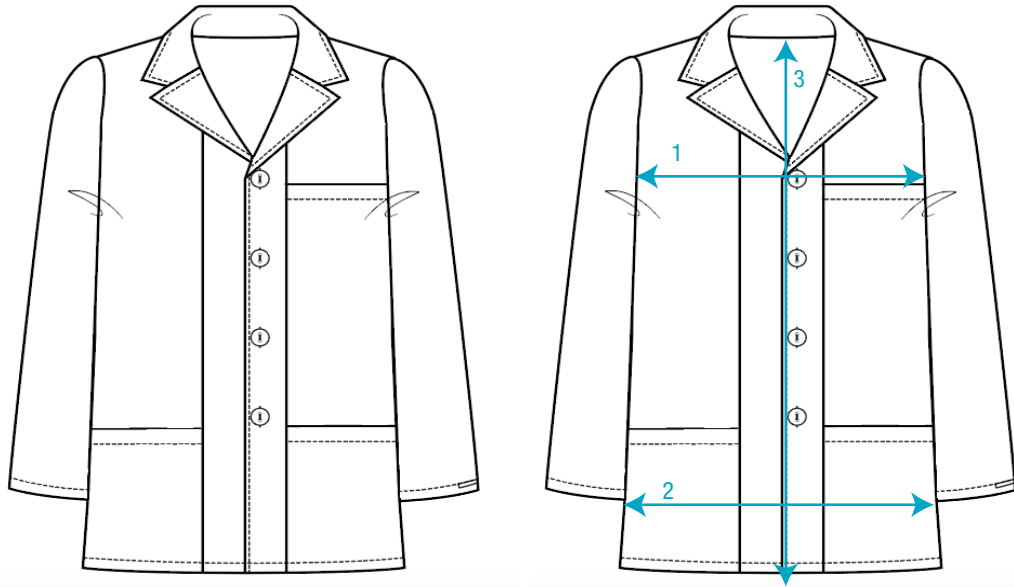

## Long Sleeve Dr's Jacket – Unisex

Size Chart to Fit Body Measurements in cm's

	Measurement Position	2XS	XS	S	M	L	XL	2XL	3XL	4XL	5XL	6XL	7XL	8XL
	Numeric Size	28	30	32	34	36	38	40	42	44	46	48	50	52
1	Bust / Chest Circumference	80-85	86-90	91-95	96-100	101-105	106-110	111-115	116-120	121-125	126-130	131-135	136-140	141-145
2	Hip Circumference	82-86	87-91	92-96	97-101	102-106	107-111	112-116	117-121	122-126	127-131	132-136	137-141	142-146
3	Centre Back Length	54	55.5	57	58.5	60	61.5	63	64.5	66	67.5	69	70.5	72